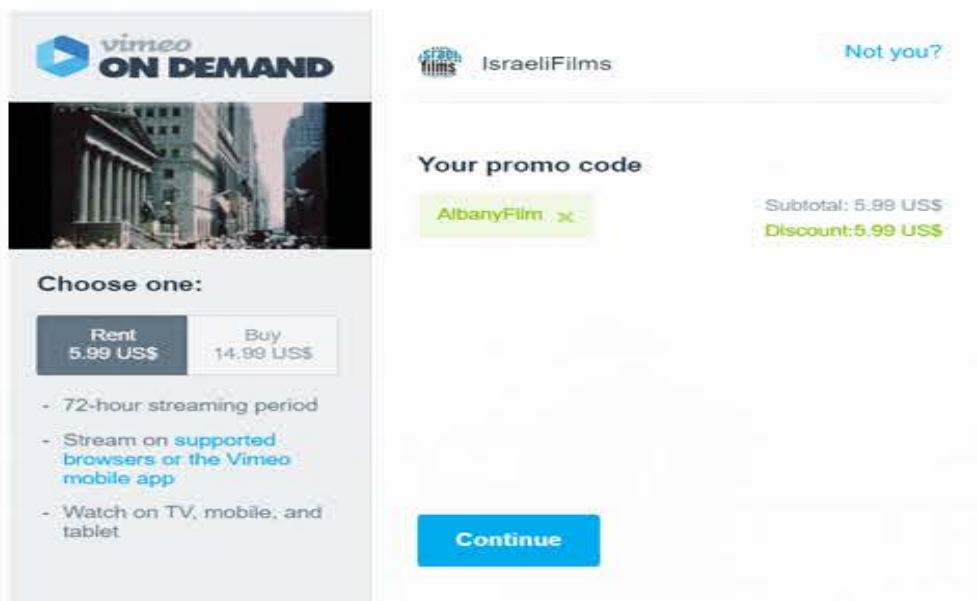

**When you click the link you will receive via email, you will be taken to Vimeo OnDemand**

- The first time you click a film link, you will need to make an account with a username and password.
- DO NOT ENTER any credit card or paypal information
- Enter Promo code – this will zero out the balance for the film
- Click continue to start the film
- **Remember!** Save your log-in and password to use throughout our festival.

Please see the pictures below for a walk-through:

Which means that their "total" is 0, and that they can click "Continue" to watch the film.