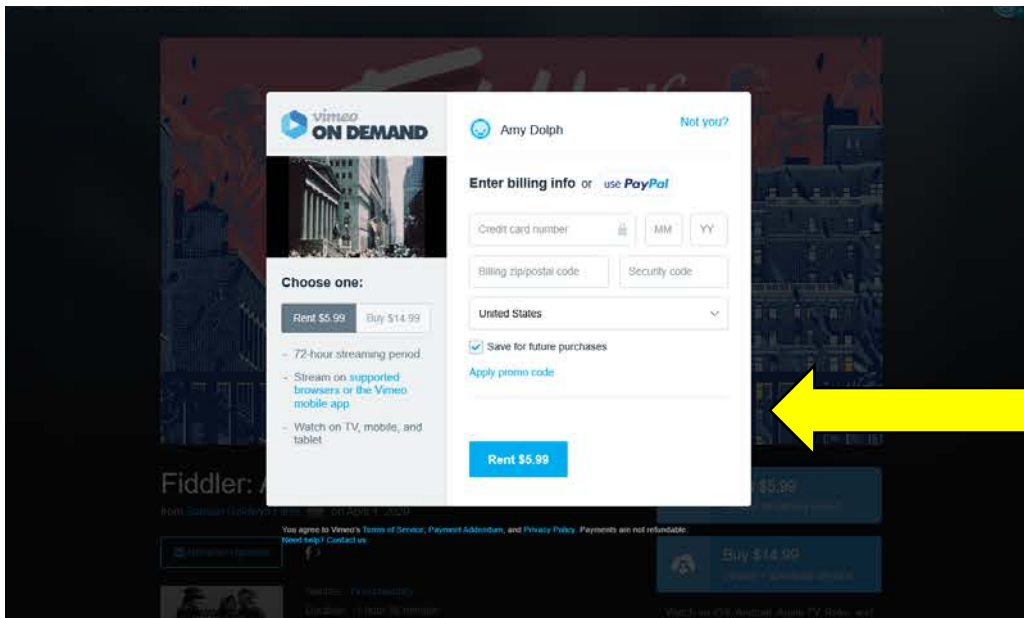

**When you click the link you will receive via email, you will be taken to Vimeo OnDemand**

- The first time you click a film link, you will need to make an account with a username and password.
- DO NOT ENTER any credit card or paypal information
- Enter Promo code – this will zero out the balance for the film
- Click continue to start the film
- **Remember!** Save your log-in and password to use throughout our festival.

Please see the pictures below for a walk-through:

Which means that their "total" is 0, and that they can click "Continue" to watch the film.